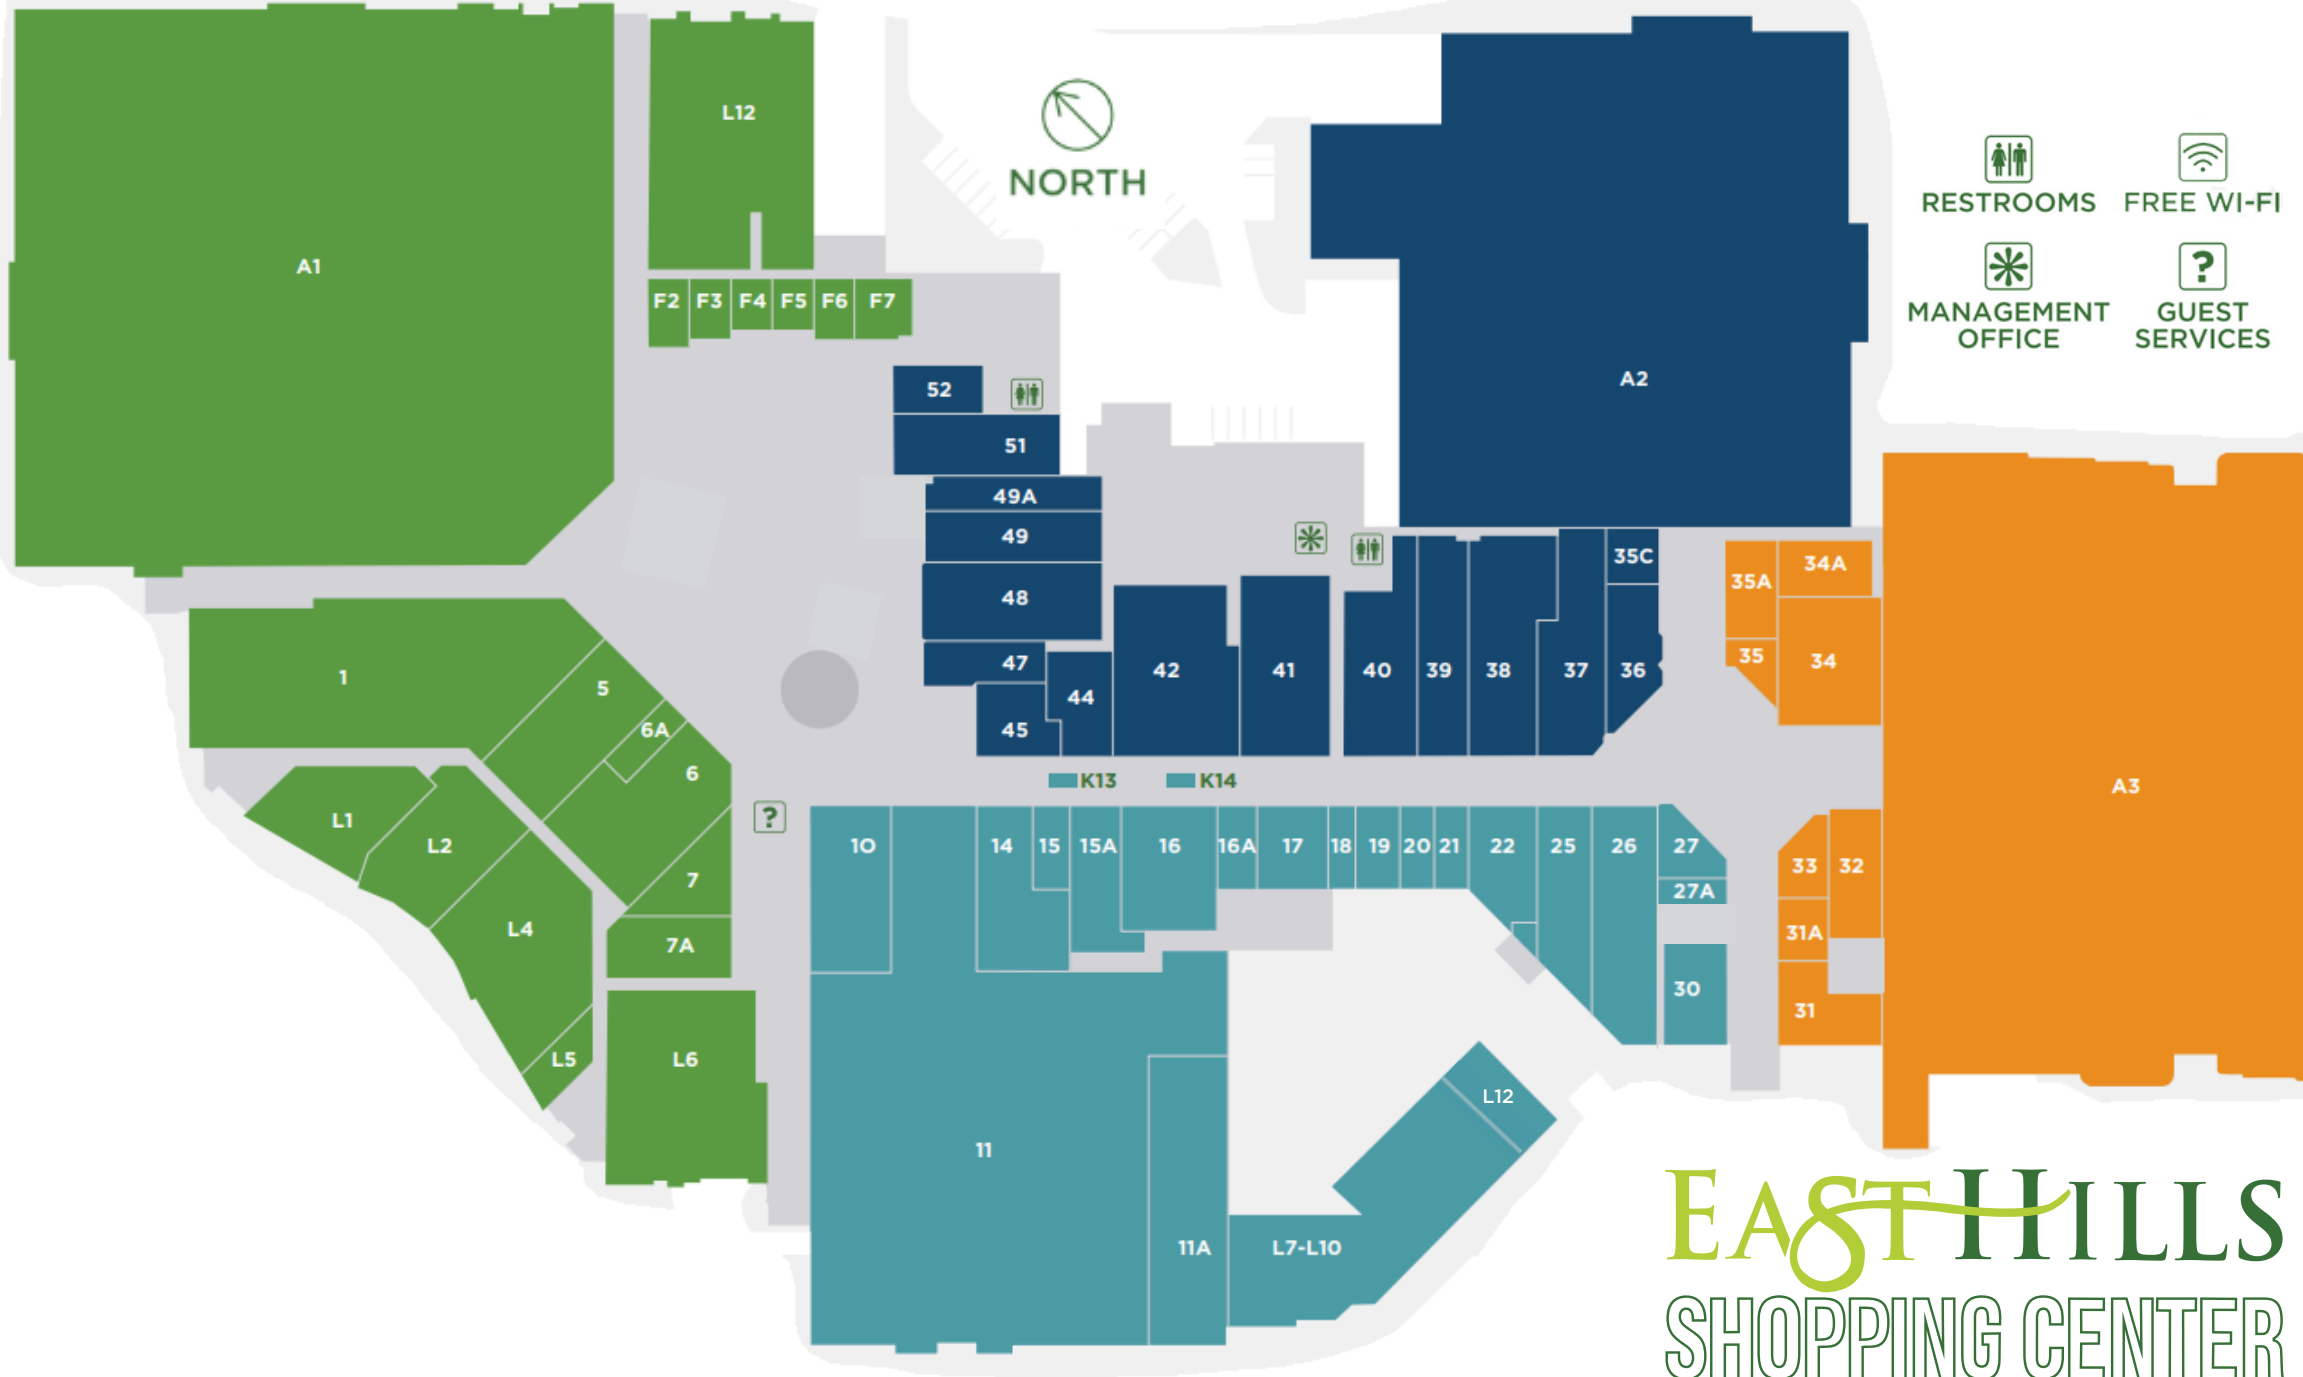

- F6 Chinex
(816) 901-0128
- EXT East Hills Library
(816) 236-2136
- EXT Five Guys
(816) 233-9500
- 38 Freudenthal Center
For Parkinson's
Disease
(816) 676-8050
- L6 Fun Run
(816) 689-0659
- EXT Great Clips
(816) 233-2333
- 10 Home Décor & More
- A1 JCPenney
(816) 279-6381
- L2 Kristen's Coin &
Jewelry
(816) 232-8838
- L5 Lander's Flowers
(816) 396-8567
- L1 Leibowitz Menswear
(816) 279-7481
- 26 Maurices
(816) 364-4424
- L11 MedMutual Protect
Jerry Daniel, Health
Insurance Specialist
(816) 364-1802
- 1 Off Broadway
(816) 901-9356
- EXT PepperJax Grill
(816) 689-2068
- EXT Super Ecig Smoke
Shop
(816) 396-0717
- EXT Texas Roadhouse
(816) 676-2333
- 10B Topsy's Popcorn
(816) 232-1476
- 51 Visionworks
(816) 233-9898

'EXT' Exterior Building

EAST HILLS SHOPPING CENTER

DIRECTORY